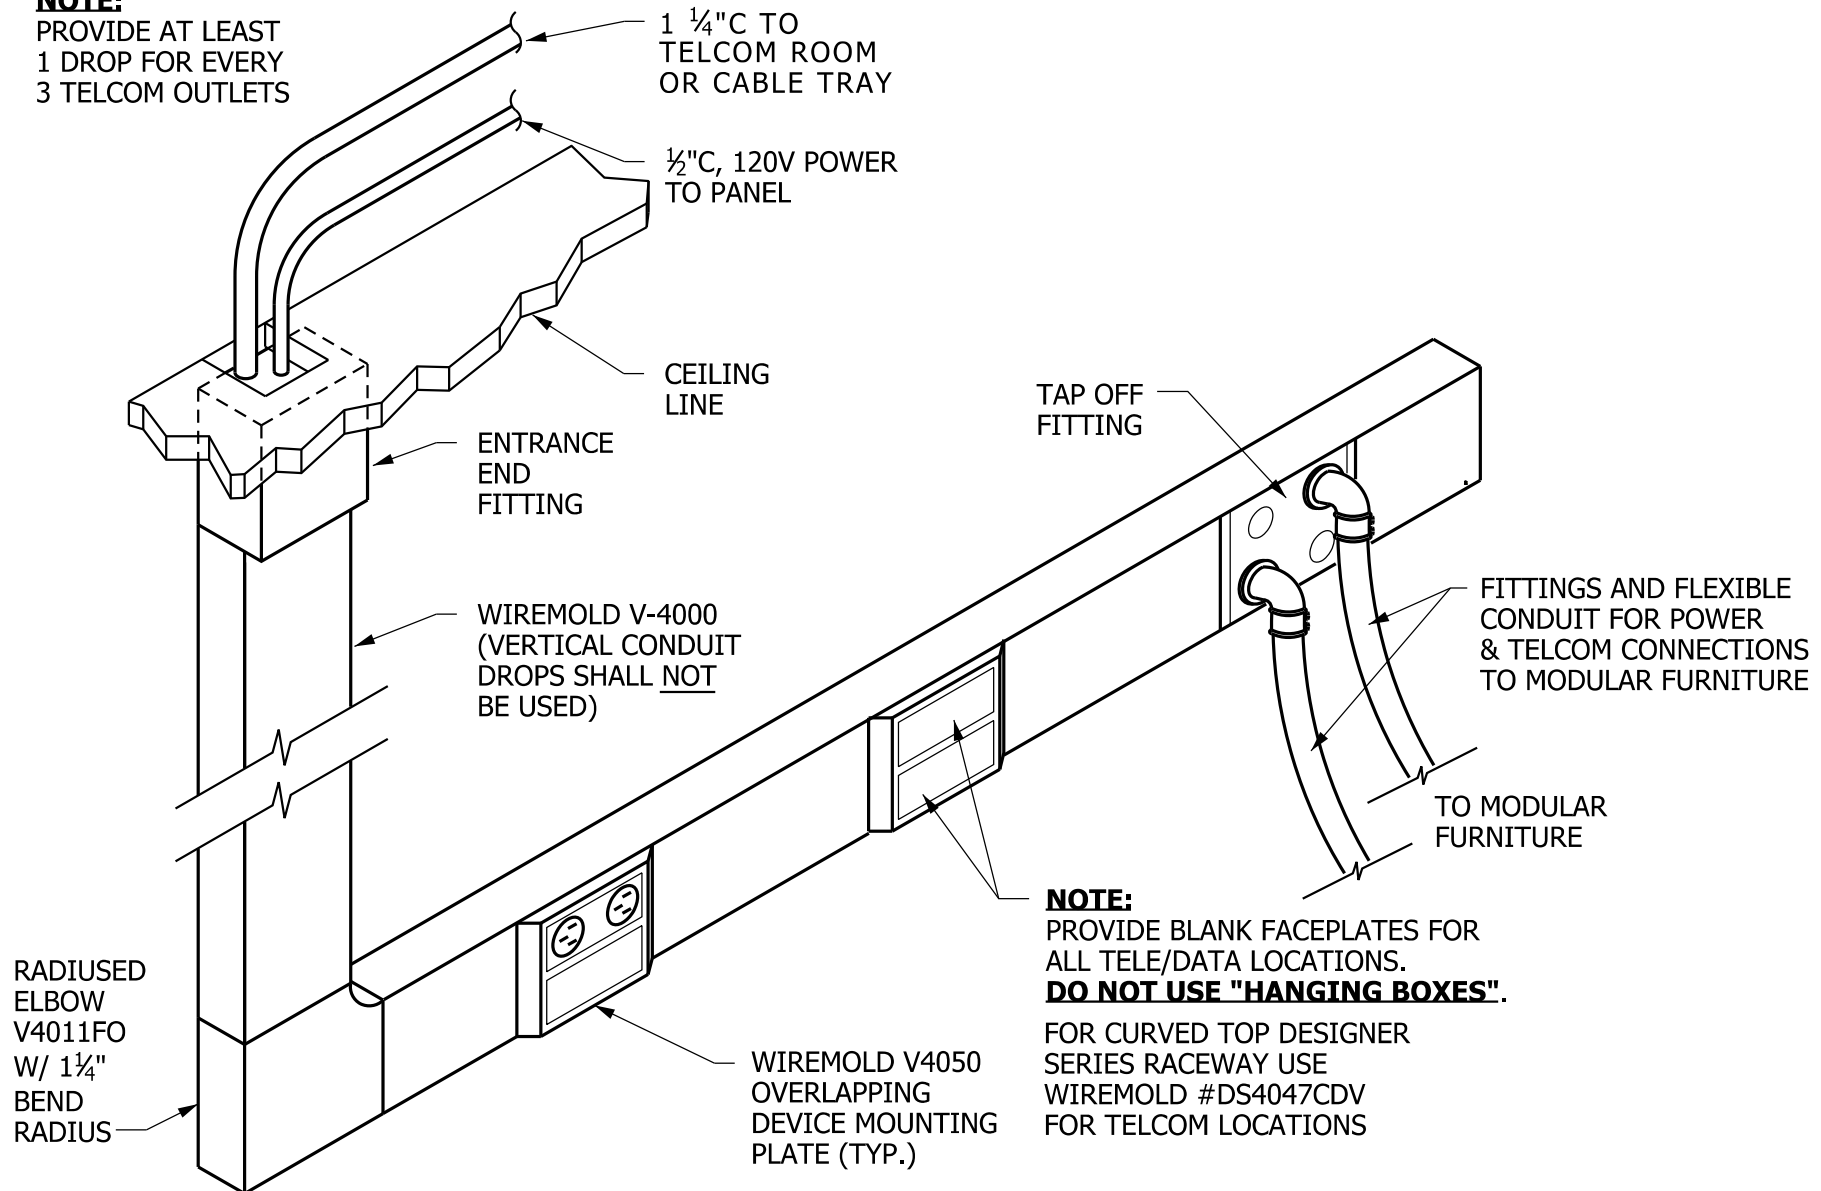

NOTE:
PROVIDE AT LEAST
1 DROP FOR EVERY
3 TELCOM OUTLETS

NOTE: PART NUMBERS SHOWN ARE FOR WIREMOLD PRODUCTS.
OTHER APPROVED MANUFACTURERS ARE HUBBELL AND
THOMAS & BETTS.

DUAL CHANNEL METAL RACEWAY W/ MODULAR FURNITURE FEED DETAIL

NO SCALE

26053315.dgn